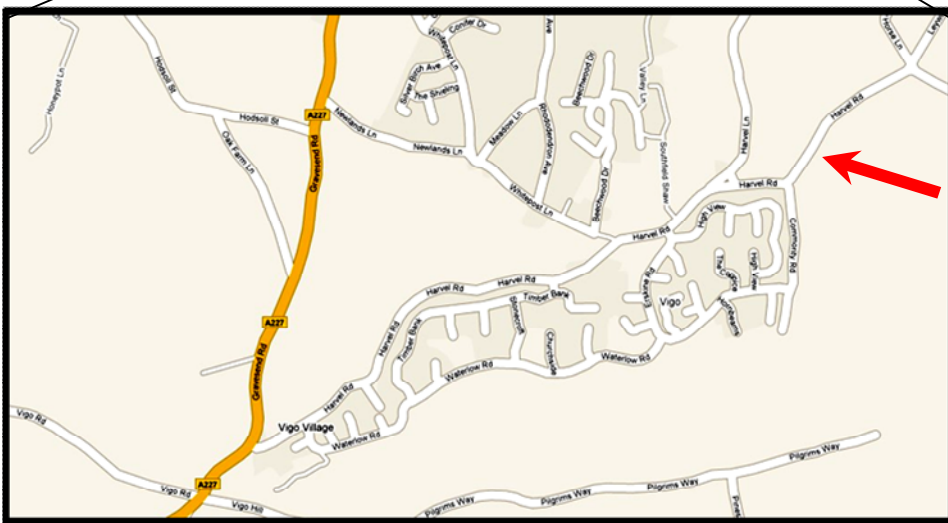

Vigo Rugby Football Club

Local maps are also available from Microsoft Virtual Earth at:

<http://maps.live.com/default.aspx?cp=51.330%7c0.355&style=h&lvl=15&v=1>

or from Google Maps at:

<http://maps.google.com/maps?f=q&hl=en&q=DA1+1QE&ie=UTF8&ll=51.330,0.355&spn=0.02,0.05&t=h&z=15&iwloc=addr&om=0>